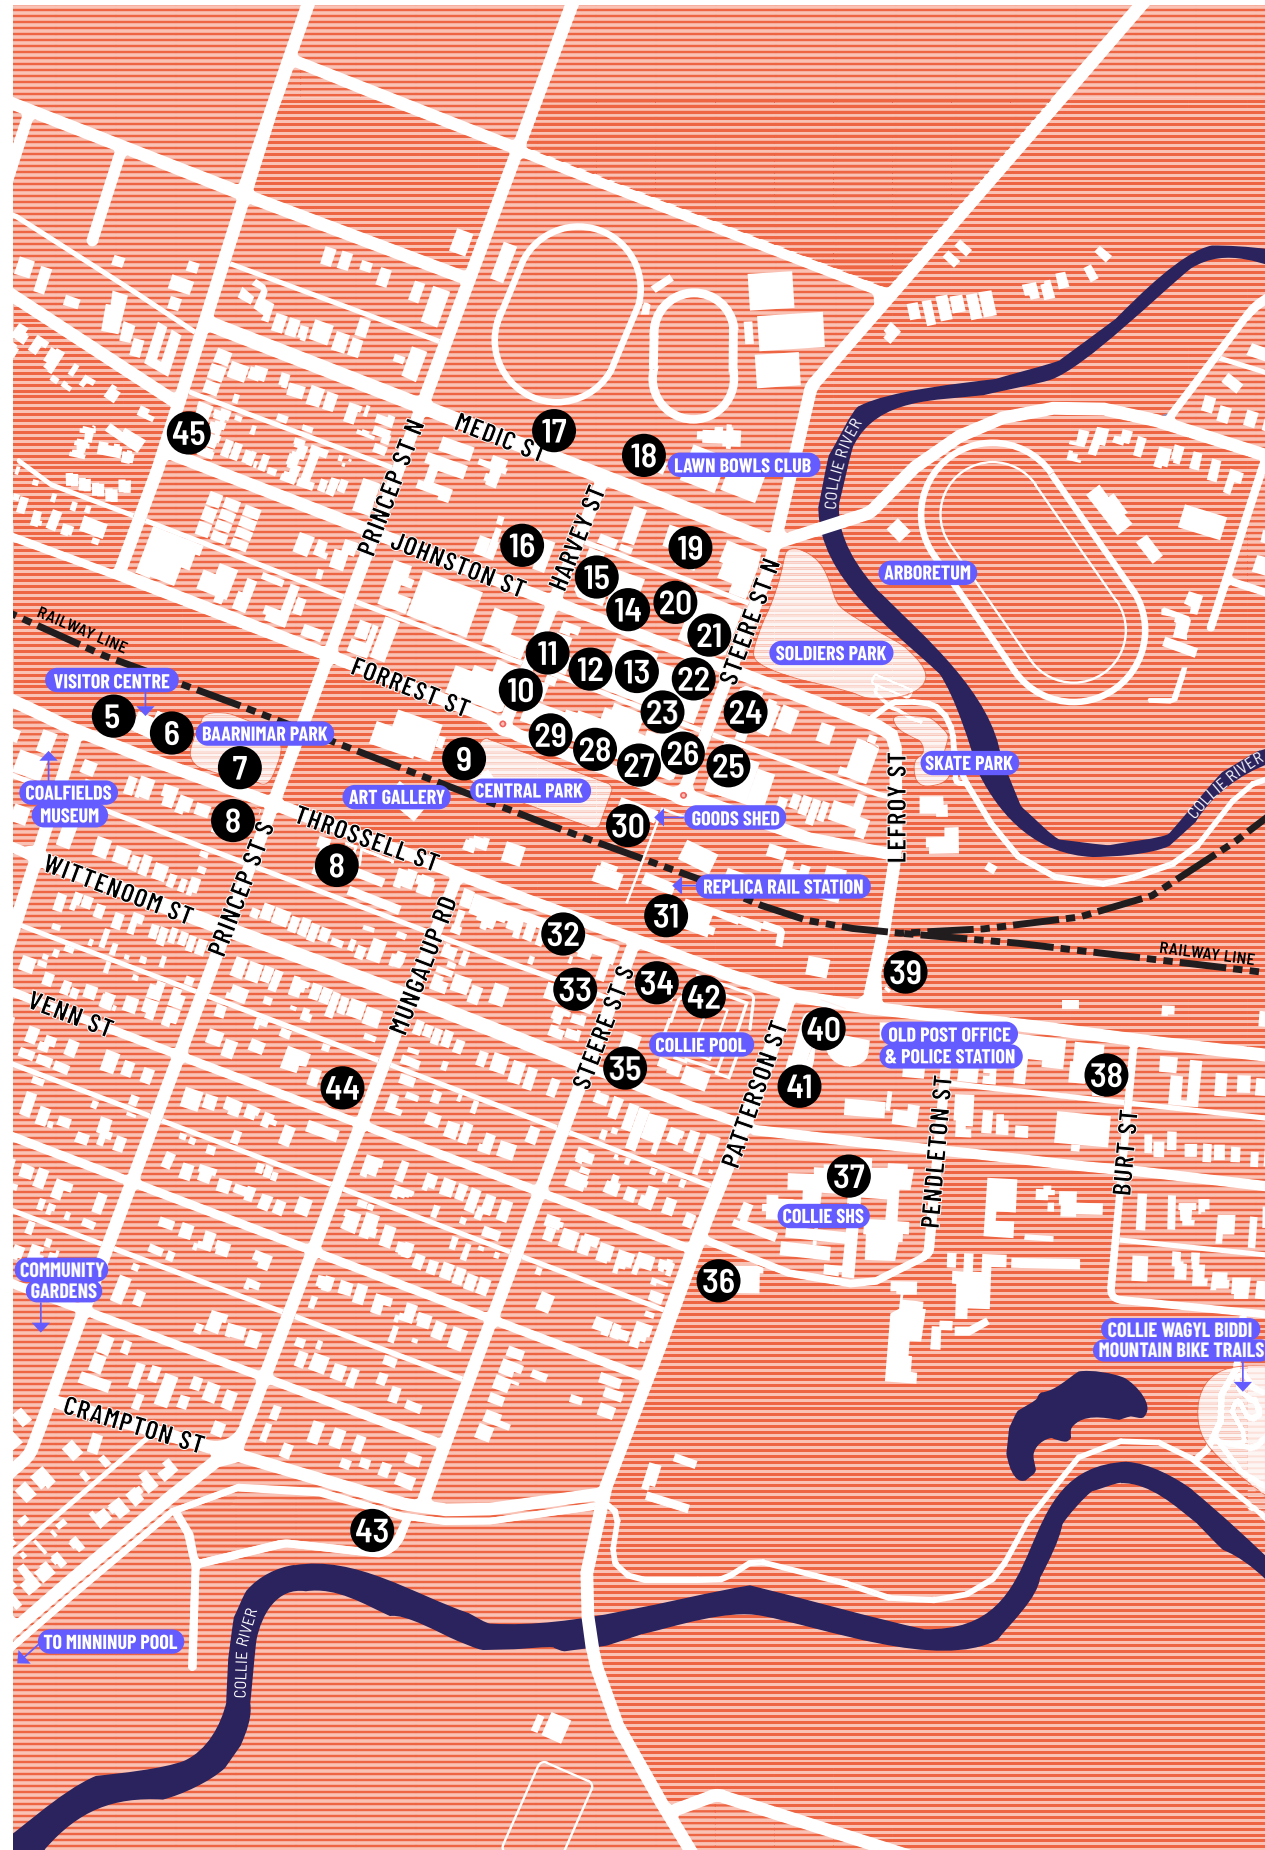

We acknowledge the Traditional Owners of the land on which the Collie Mural Trail is located, the Wilman people of the Bibbulmun nation, and pay our respects to Elders past and present.

The Collie Mural Trail is an expansive outdoor art gallery, connecting Wellington Dam with Collie's town centre.

Leave at least half a day to explore Wellington Dam and the Collie Town Centre, and make sure you allow some time to check out the attractions of the Collie River Valley while you're at it.

1 GUIDO VAN HELTEN

LOCATION: WELLINGTON DAM WALL, WORSLEY
ARTWORK: REFLECTIONS, 2020-21

2 JADE DOLMAN

LOCATION: WELLINGTON DAM LOOKOUT, WORSLEY
ARTWORK: LAYERS OF KNOWLEDGE, 2020

3 NORM WILSON, ERIC BOLT BLYTH

LOCATION: COALFIELDS HIGHWAY, OPPOSITE COCKRAM RD
ARTWORK: WAY 79, 1979

4 NATALIE VEAL WITH CONSULTATION FROM JOE NORTHOVER AND JAMES KHAN

LOCATION: SUSPENSION BRIDGE, FLORA RD/SCENIC DRIVE
ARTWORK: KANEANG-WILMAN BRIDGE MURAL, 2021-22

5 SIOUX TEMPESTT

LOCATION: COLLIE VISITOR CENTRE, 154 THROSSELL ST
ARTWORK: HIT THE TRAILS, 2020

6 BASIL HART & MARK DANN

LOCATION: COLLIE VISITOR CENTRE, 154 THROSSELL ST (INSIDE)
ARTWORK: KULGUTY (MEETING PLACE), 2010
MENTOR: TROY BENNELL

7 PHILIP HANSEN

LOCATION: BAARNIMAR RECONCILIATION PARK, THROSSELL ST
ARTWORK: UNTITLED, 1997

8 MARINA LOMMERSE & MICHAEL PHILLIPS

LOCATION: 143 & 127 THROSSELL ST
ARTWORK: THE BONES OF COLLIE, 2020
COLLABORATORS: COLLIE COMMUNITY & THE MURAL STUDIO

9 KETONES6000 (JEROME DAVENPORT)

LOCATION: COLLIE SOUND BOWL
ARTWORK: CREATURES OF THE NIGHT, 2020

10 TJYLLYNGOO/LANCE CHADD WITH TRISH ROBINSON & 'WE OF THE BIBBULMUN'

LOCATION: 22 HARVEY ST
ARTWORK: NGARNGUNGUDDITJ, 2020

11 COLLIE COMMUNITY & ANDREW FRAZER

LOCATION: 24 HARVEY ST (SIDE WALL FACING LANEWAY)
ARTWORK: A LOVE LETTER, 2017
COLLABORATORS: NOEL BARNES & COLLIE YOUTH

12 COLLIE COMMUNITY & TRUDI CURRAN

LOCATION: 24 HARVEY ST (REAR WALL FACING CARPARK)
ARTWORK: COLLIE RIVER VALLEY, 1999
COLLABORATORS: COLLIE SHS STUDENTS & CRV MEDICAL STAFF

13 SHAKEY (JACOB BUTLER)

LOCATION: 534 JOHNSTON ST (WOOLWORTHS BACK CARPARK)
ARTWORK: COAL MINING THROUGH THE AGES, 2021

14 JACK BROMELL

LOCATION: 38-40 JOHNSTON ST (SIDE WALL)
ARTWORK: KARDA, 2020

15 KAMBARNI

LOCATION: 42 JOHNSTON ST
ARTWORK: GNAALA KARLA BOOJA, 2020

16 KYLE HUGHES-ODGERS

LOCATION: 44 JOHNSTON ST (TYRE POWER BACK WALL)
ARTWORK: THE SUN & THE MOON - THE MOON & THE SUN, 2020

17 DONALD COOK

LOCATION: VETERAN & CLASSIC CAR CLUB OF WA CLUB ROOMS, MEDIC ST (NEAR CORNER OF HARVEY ST)
ARTWORK: EARLY MOTORING, 2021

18 JACKSON HARVEY

LOCATION: PUMP HOUSE, CNR MEDIC ST & HARVEY ST
ARTWORK: SUBTERRANEAN MARRON, 2020
COLLABORATOR: ED RILEY

19 AUDREY FERNANDES-SATAR & ARIF SATAR

LOCATION: LOT 5 MEDIC ST (FLOORING XTRA SIDE WALL)
ARTWORK: GROUND, 2020

20 ANDREW FRAZER

LOCATION: 85 STEERE ST N (BACK WALL)
ARTWORK: YOU ARE HOME, 2020

21 ERNIE & LOUISE TURPIN & MARGARET KOUS

LOCATION: 20 JOHNSTON ST (MULTIPLE MURALS)
ARTWORK: COLLIE CO-OPERATIVE SOCIETY, 1997

22 COLLIE COMMUNITY & ANDREW FRAZER

LOCATION: CNR STEERE ST N & JOHNSTON ST
ARTWORK: THE ENDLESS ADVENTURE, 2016
COLLABORATORS: LORI PENSINI & COLLIE YOUTH

23 DAEK WILLIAM

LOCATION: 73 STEERE ST N (LANEWAY)
ARTWORK: CREED BIRCH, 2019

24 JARRAD MARTYN

LOCATION: 86 STEERE ST N
ARTWORK: GOLDEN CRUST BAKERY, 2020

25 JARRAD MARTYN

LOCATION: 88 STEERE ST N
ARTWORK: DORSETT MOTORS, 2020

26 DONALD COOK